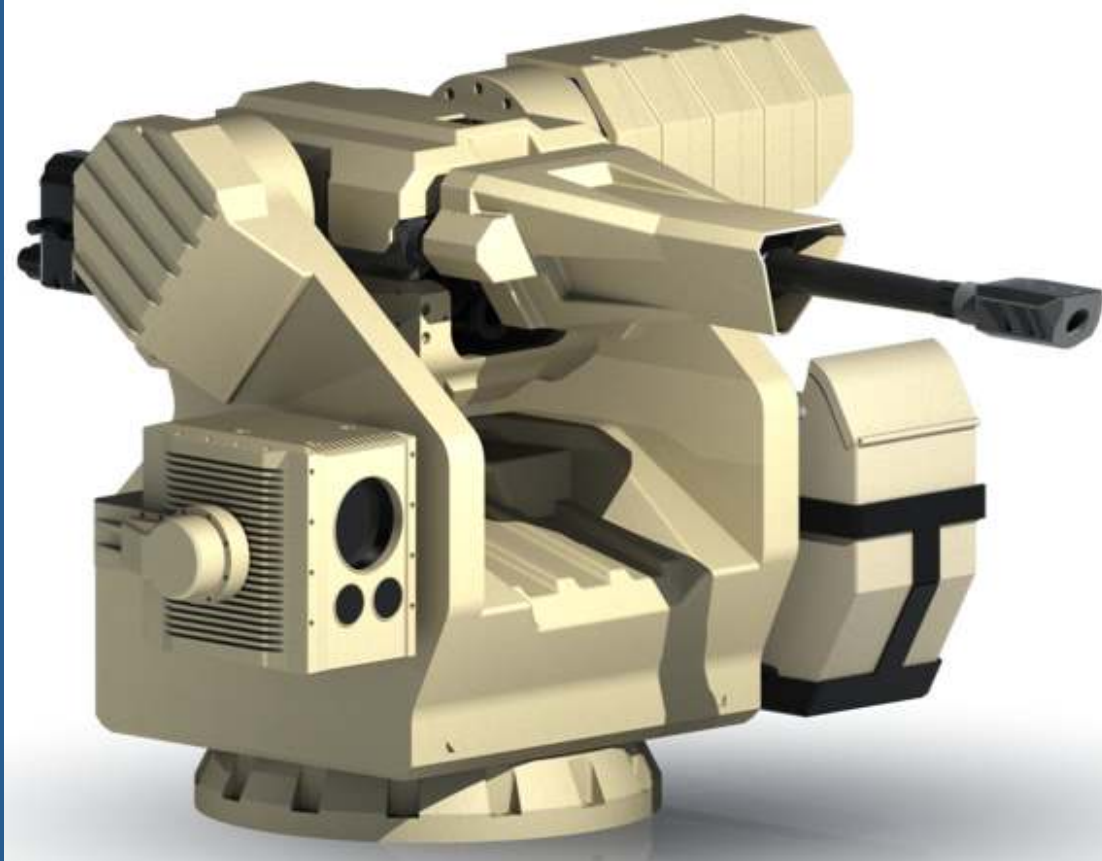

# REAPER-30

REMOTE CONTROL  
WEAPON STATION

# REAPER-30

## REMOTE CONTROL WEAPON STATION